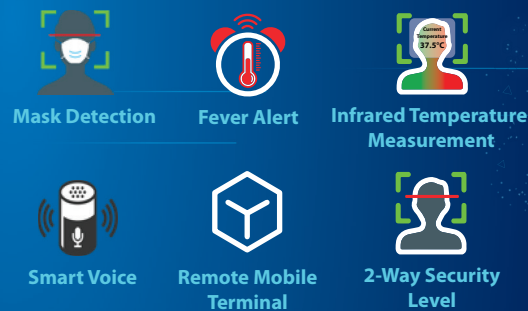

Face Recognition Temperature Measurement | F800W

- Speedy Face Recognition
- High Accuracy
- No Dedicated Staff Required
- Support Time Attendance
- Photo and Video Anti-Counterfeiting Function

FACE RECOGNITION SOFTWARE

Areas of Application :